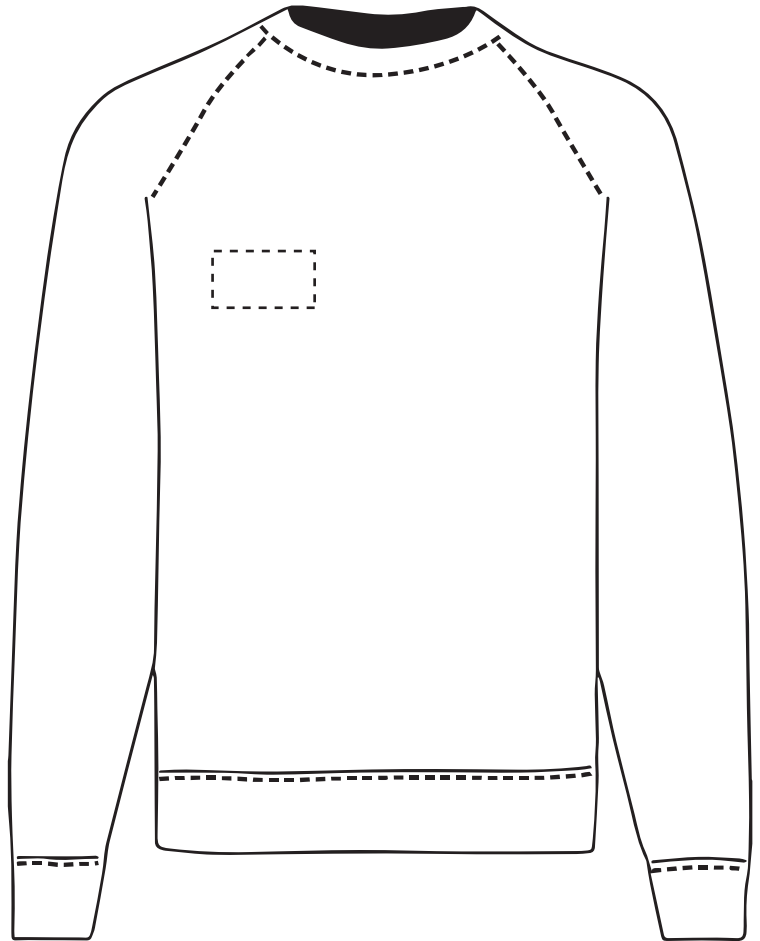

Your Ref:	Quantity:	Product Code: SF001
Our Ref:	Version: 1	Product Colour: White

**PRINTING CONCERNS: PRINT MAY DISCOLOUR**

**PRODUCT INFO: DUE TO THE NATURE OF THE PRODUCT THE PRINT POSITION MAY VARY BY 2 - 3 MM**

**Madeira Thread Colours**

The dashed line is to demonstrate print area and will not appear on your printed item

- Colour 1
- Colour 1
- Colour 1
- Colour 1

ARTWORK SCALE 15%

Product Image for visualisation  
- colours may vary

ARTWORK SCALE 100%  
Max print area 90mm x 50mm

To proceed, please approve visual via the online system.

**PLEASE NOTE:**

- All colours including print and product are for visual purposes only and should not be regarded as the actual colour of the product and print.
- Some products may vary from batch to batch and may differ from previous orders.
- The colour and texture of a product can also have an effect on the final print colour.
- By approving this order we accept that you understand these terms.